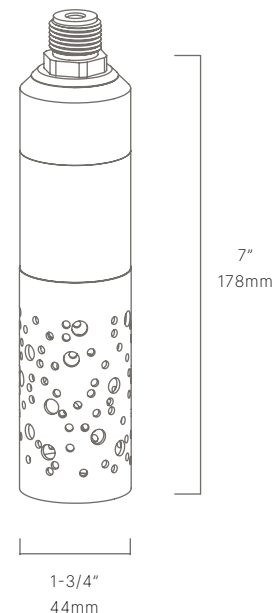

- Cree LED™ XLAMP® High Density (XHP)
- Thermally Integrated® w/ Copper Core Technology®
- Interchangeable optics from 25° to 60°
- Ideal for trees, patios and architectural features

CONFIGURATOR:

RPD110244	LED	FINISH
	<input type="text"/>	<input type="text"/>
() = Most common configuration	(2704) 2700K 4W (2706) 2700K 6W (2704) 2700K 4W (3006) 3000K 6W	(NAT) Natural Brass (BLP) Bronze Living Patina (BLPX) Extra Dark BLP (NI) Nickel PVD

AVAILABLE FINISHES:

NAT
Natural Brass

BLP
Bronze Living Patina

BLPX
Extra Dark Bronze Living Patina

NI
Nickel PVD

FIXTURE DIMENSIONS	H7" x D1-3/4"
LIGHT SOURCE	Included LM11 LED Module
COLOR TEMPERATURES	2700K, 3000K
WATTAGES	6W, 8W, 12W
CRI (RA)	80 CRI
VOLTAGE	12V
DELIVERED LUMENS	345lm (3000K)
DIMMABLE	Yes, Dim to <10% via Transformer
DRIVER	Yes, 12V Integral Constant Current
TRANSFORMER	No, 12V AC/DC Transformer Required
MOUNT	Included 1/2" Thread
ACCESSORIES	Yes, Not Included
OPTICS	Yes, Included 15°, 25°, 40° & 60°
FINISH	Included Natural Brass
MATERIAL	Brass
WIRE LENGTH	24"
LOCATION	Exterior Wet
CERTIFICATIONS	UL, IP66, IP67, Dark Sky

*For complete warranty terms, please visit: www.auroralight.com/warranty/

P. 760.931.2910

O. 2742 Loker Ave. W Carlsbad CA 92010

W. www.auroralight.com

1-3/4"
44mm

7"
178mm

MADE IN USA
WITH DOMESTIC & IMPORTED MATERIALS